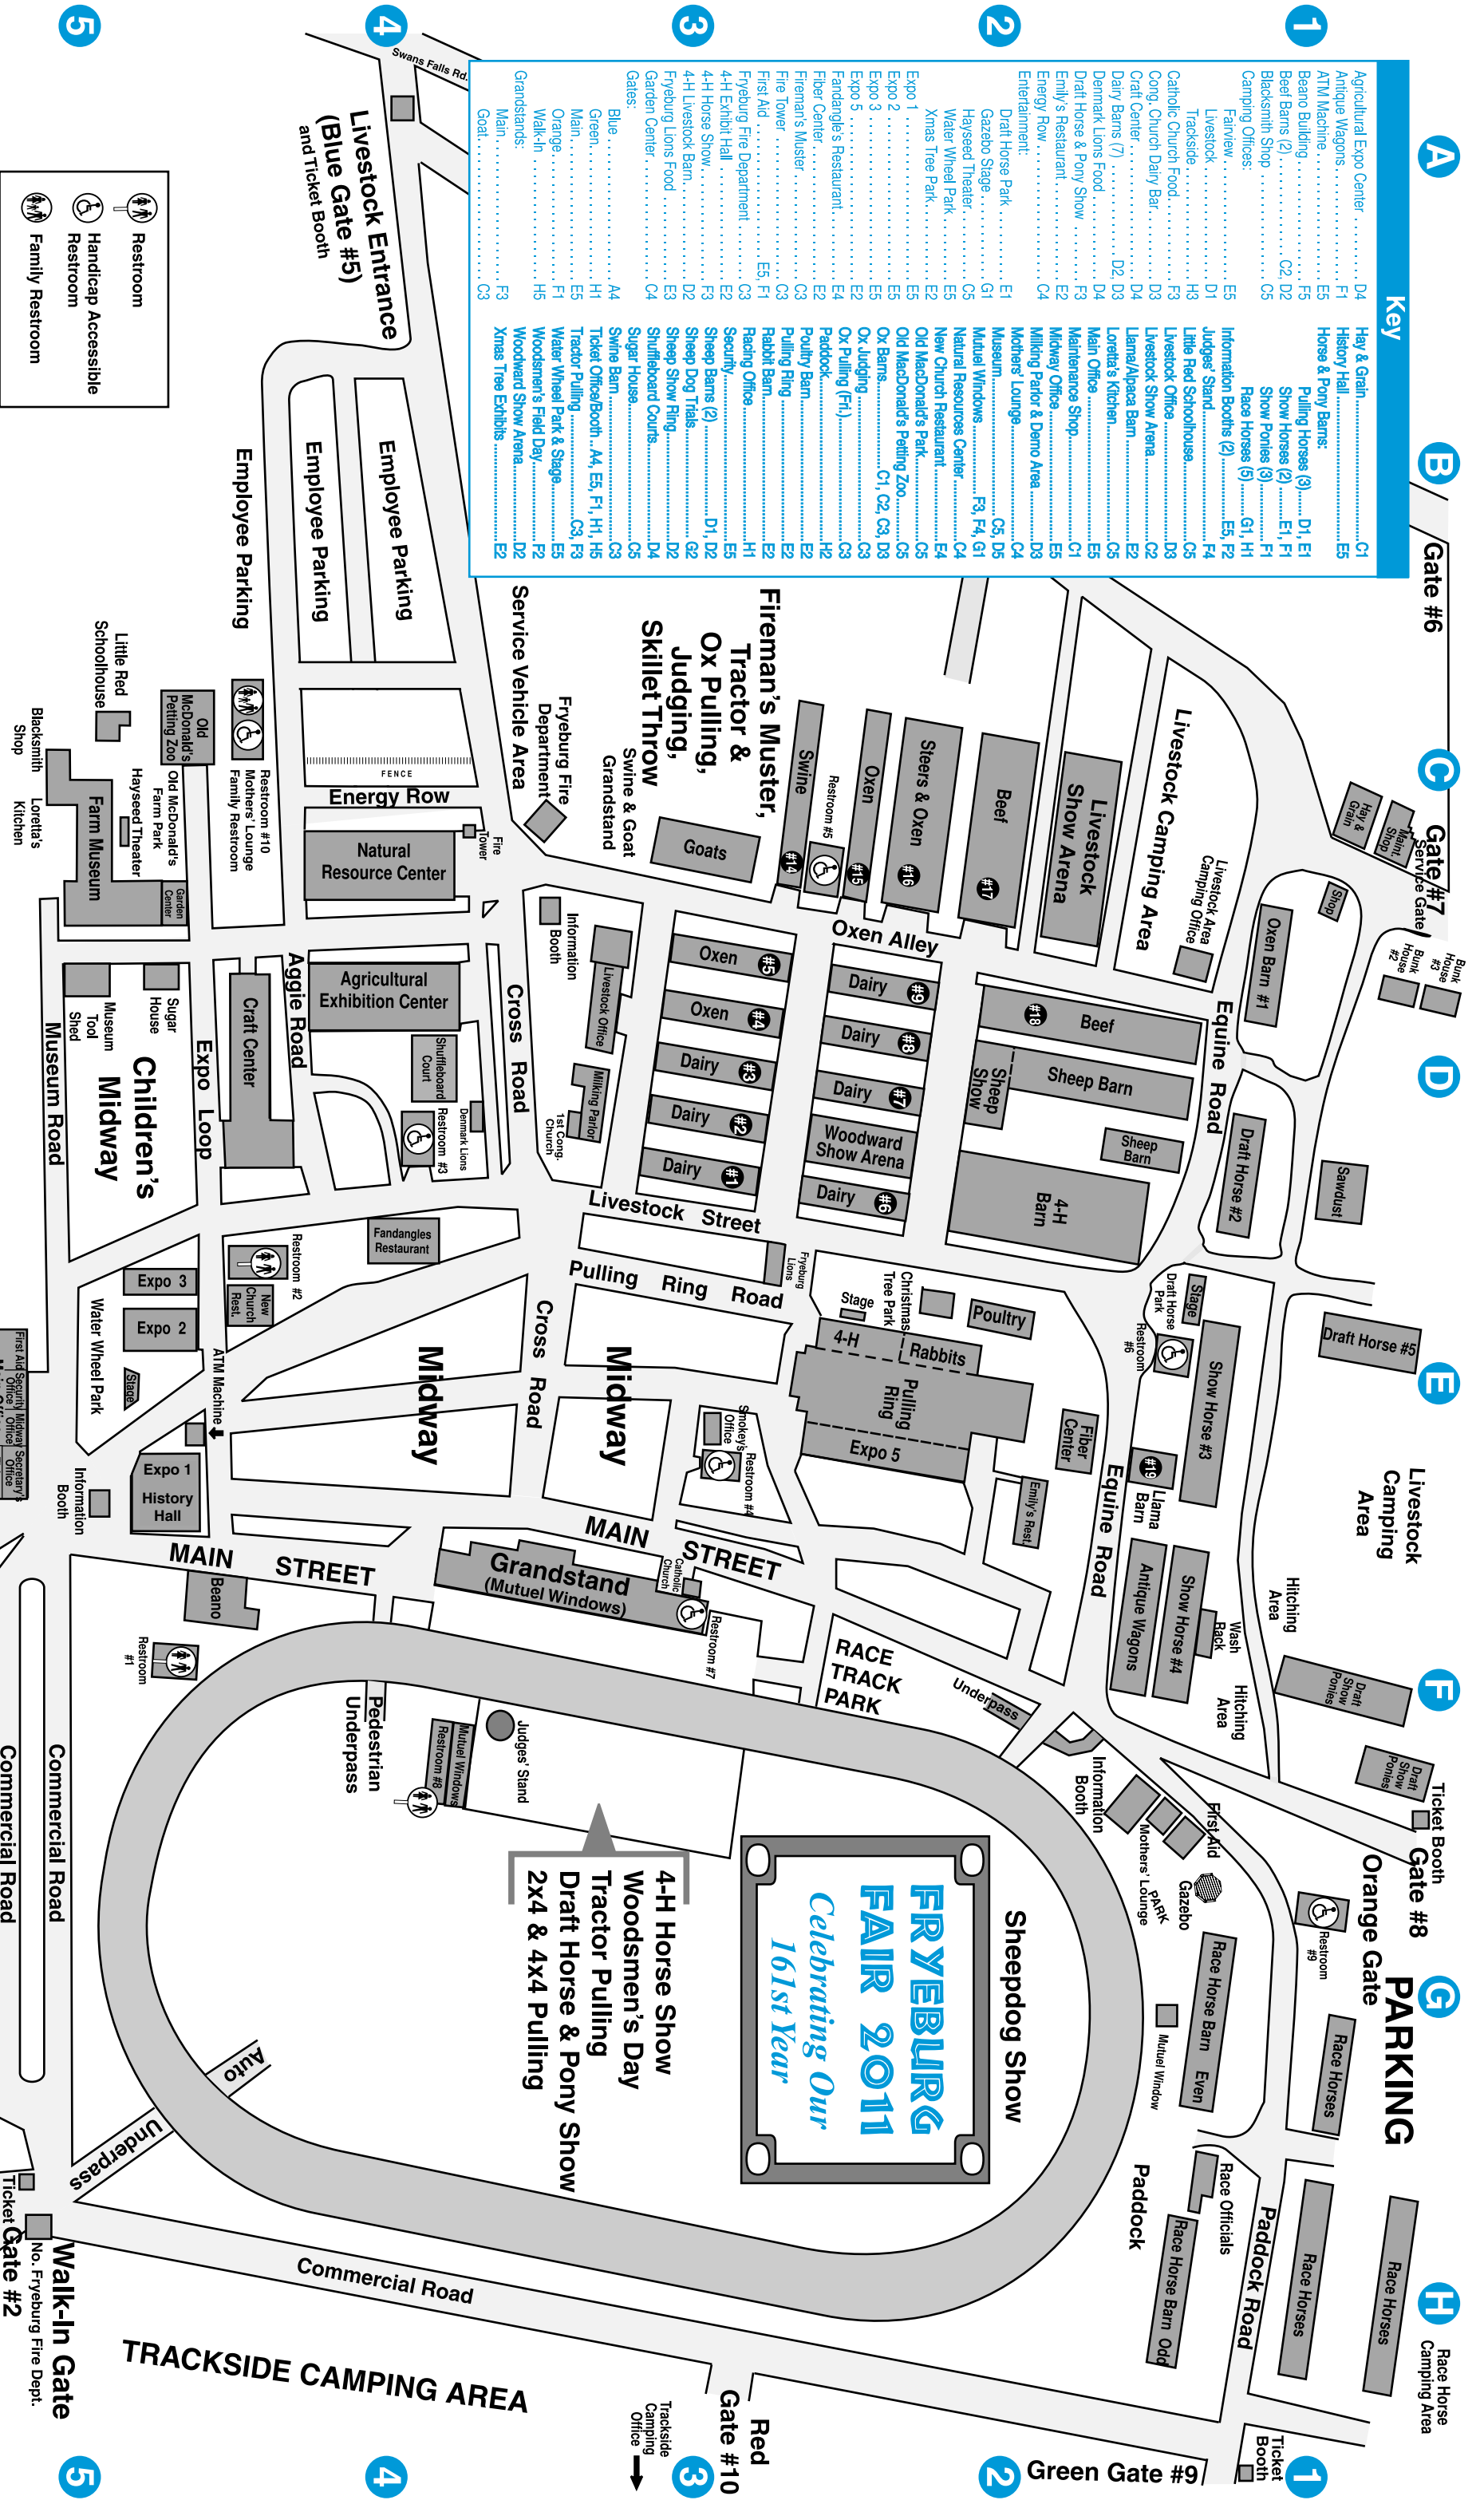

Key	
Agricultural Expo Center	D4
Antique Wagons	F1
ATM Machine	E5
Beano Building	F5
Beef Barns (2)	C2, D2
Blacksmith Shop	C5
Camping Offices:	
Fairview	E5
Livestock	D1
Trackside	H3
Catholic Church Food	H3
Cong. Church Dairy Bar	D3
Craft Center	D4
Dairy Barns (7)	D2, D3
Denmark Lions Food	D4
Draft Horse & Pony Show	F3
Emily's Restaurant	F2
Energy Row	C4
Entertainment:	
Draft Horse Park	E1
Gazabo Stage	G1
Hayseed Theater	C5
Water Wheel Park	E5
Xmas Tree Park	E2
Expo 1	E5
Expo 2	E5
Expo 3	E5
Expo 5	E5
Fandangles Restaurant	E4
Fiber Center	E2
Fireman's Muster	C3
Fire Tower	C3
First Aid	E5, F1
Fryeburg Fire Department	C3
4-H Exhibit Hall	E2
4-H Horse Show	F3
4-H Livestock Barn	D2
Fryeburg Lions Food	E3
Garden Center	C4
Gates:	
Blue	A4
Green	H1
Main	E5
Orange	F1
Walk-In	H5
Grandstands:	
Main	F3
Goat	C3
Hay & Grain	C1
History Hall	C1
Horse & Pony Barns:	
Pulling Horses (3)	D1, E1
Show Horses (2)	E1, F1
Show Ponies (3)	F1
Race Horses (5)	G1, H1
Information Booths (2)	E5, F2
Judges' Stand	F4
Little Red Schoolhouse	C5
Livestock Office	D3
Livestock Show Arena	C2
Llama/Alpaca Barn	E2
Loretta's Kitchen	C5
Main Office	C1
Maintenance Shop	C1
Midway Office	D5
Milking Parlor & Demo Area	D3
Mothers' Lounge	C4
Museum	C5, D5
Mutuel Windows	F3, F4, G1
Natural Resources Center	C4
New Church Restaurant	E4
Old MacDonald's Park	C5
Old MacDonald's Petting Zoo	C5
Ox Barns	C1, C2, C3, D3
Ox Judging	C3
Ox Pulling (Ft.)	C3
Paddock	H2
Poultry Barn	E2
Pulling Ring	E2
Rabbit Barn	E2
Racing Office	H1
Security	E5
Sheep Barns (2)	D1, D2
Sheep Dog Trials	D2
Sheep Show Ring	D2
Shuffleboard Courts	D4
Sugar House	C5
Swine Barn	C5
Ticket Office/Booth	A4, E5, F1, H1, H5
Tractor Pulling	C3, F3
Water Wheel Park & Stage	E5
Woodsmen's Field Day	F2
Woodward Show Arena	D2
Xmas Tree Exhibits	E2